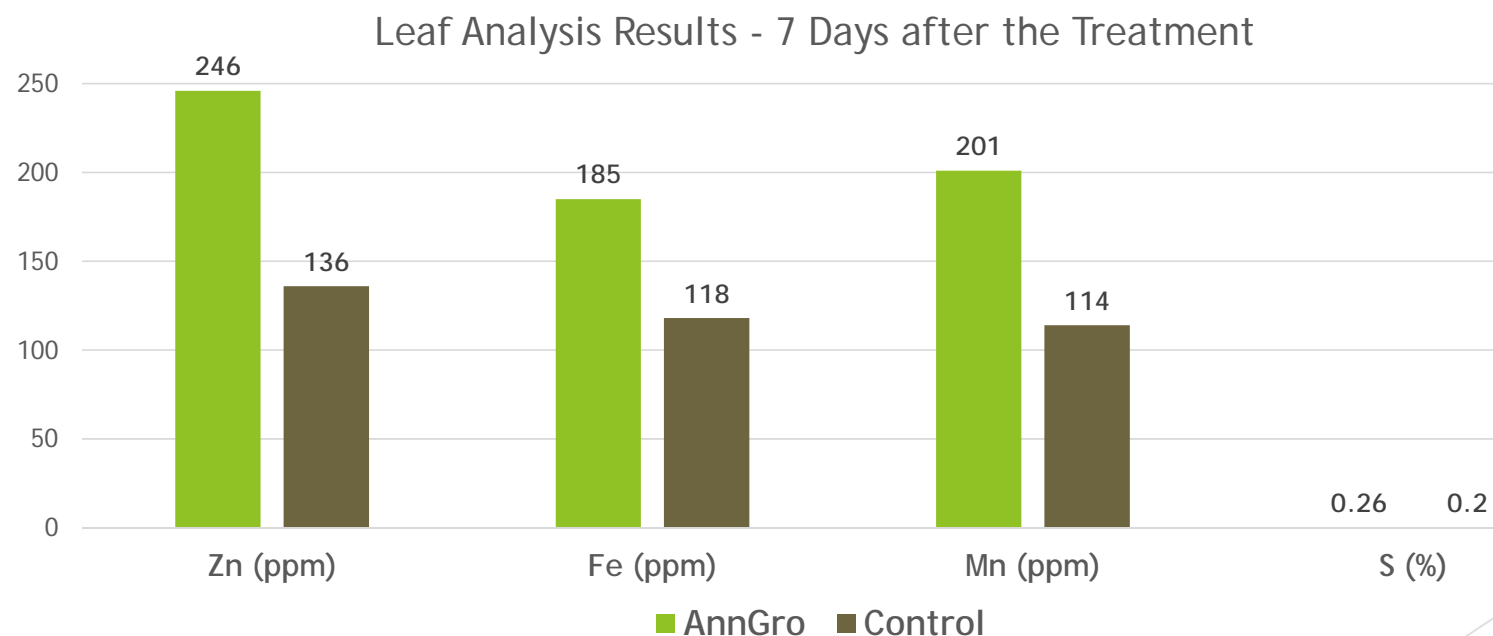

## AnnGro Was Foliar Applied to Almond Tree with Micronutrients (Zn, Fe, Mn, S) - April 2019

*Note: Leaf analysis was completed by Precision Agri Lab April 2019.*